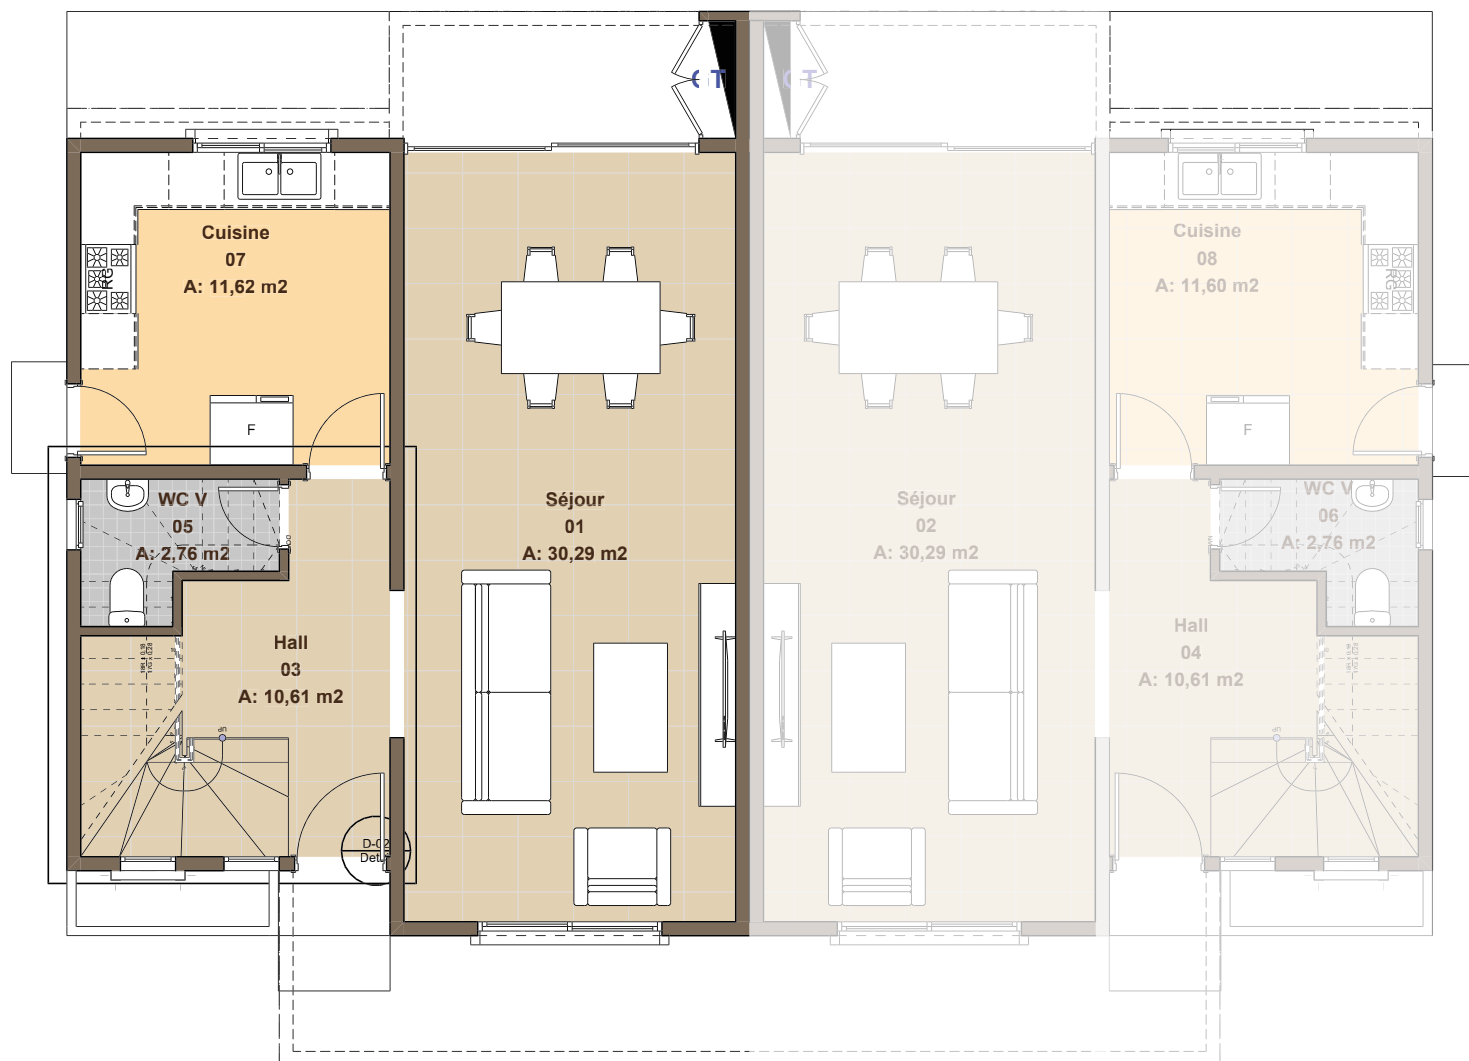

REZ-DE-CHAUSSÉE

Duplex 2 chambres

P0 Gross External Area: 140.00 m²

P1 Gross External Area : 121.44 m²

Terrace P0: 13.40 m²

Terrace P1: 35.62 m²